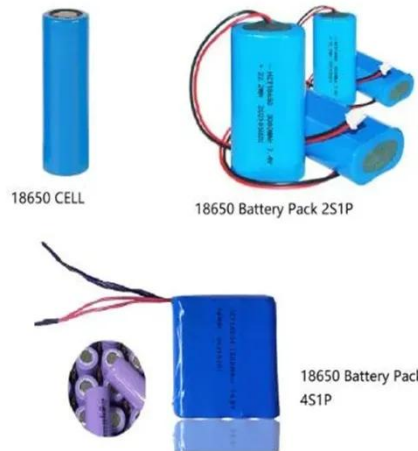

300W Outdoor Mobile Energy Storage , Custom ...

Get a customized 300W outdoor energy storage solution with GeB's lithium iron phosphate power supply, perfect for outdoor adventures and backup power ...

[Get Price](#)

Outdoor Integrated Energy Storage System

Discover NPP's Outdoor Integrated Energy Storage System, a cutting-edge solution that seamlessly combines