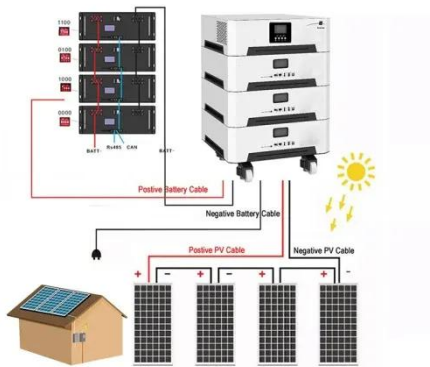

a USB charger, it can power ...

[Get Price](#)

Top 5 Reasons to Power Outdoor Equipment with Lithium Iron Phosphate

Below we cover the top five reasons why lithium batteries - specifically lithium iron phosphate batteries - are the optimal choice to power outdoor equipment across a wide range ...

[Get Price](#)