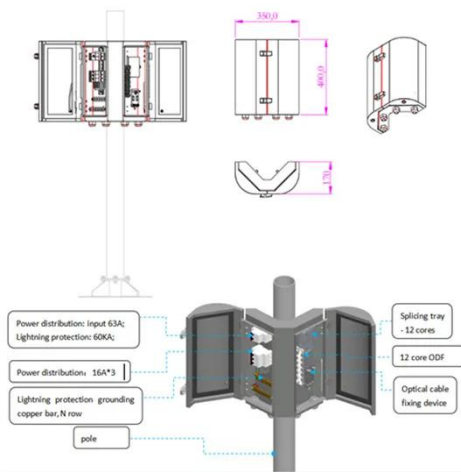

[Get Price](#)

Haisic Energy storage system 51.2V 280Ah Professional-grade ...

Robust and Efficient Power Source High Capacity Energy Storage: Equipped with a high-performance 15kWh lithium ion battery, this portable power station