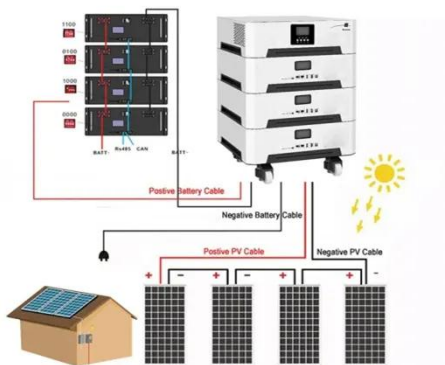

committed to development and production of outdoor power supply products. The power of the products range from 150W to 3000W, widely used in home ...

[Get Price](#)

CTECHI 1a6 Staqi 200W emergency power supply, lithium iron phosphate

Buy CTECHI 1a6 Staqi 200W emergency power supply, lithium iron phosphate battery 220V outdoor power supp online today! CTECHI Staqi 200W emergency power supply, lithium iron ...

[Get Price](#)

Lithium Iron Phosphate Outdoor Mobile Power Supply 220V High-power

We offer a wide range of high-quality products, including solar photovoltaic panels, battery packs, photovoltaic inverters, outdoor mobile power supplies, energy storage cells, and power cells.

[Get Price](#)

2200W 220V lithium iron phosphate outdoor high power power supply

With a high power output of 2200W and