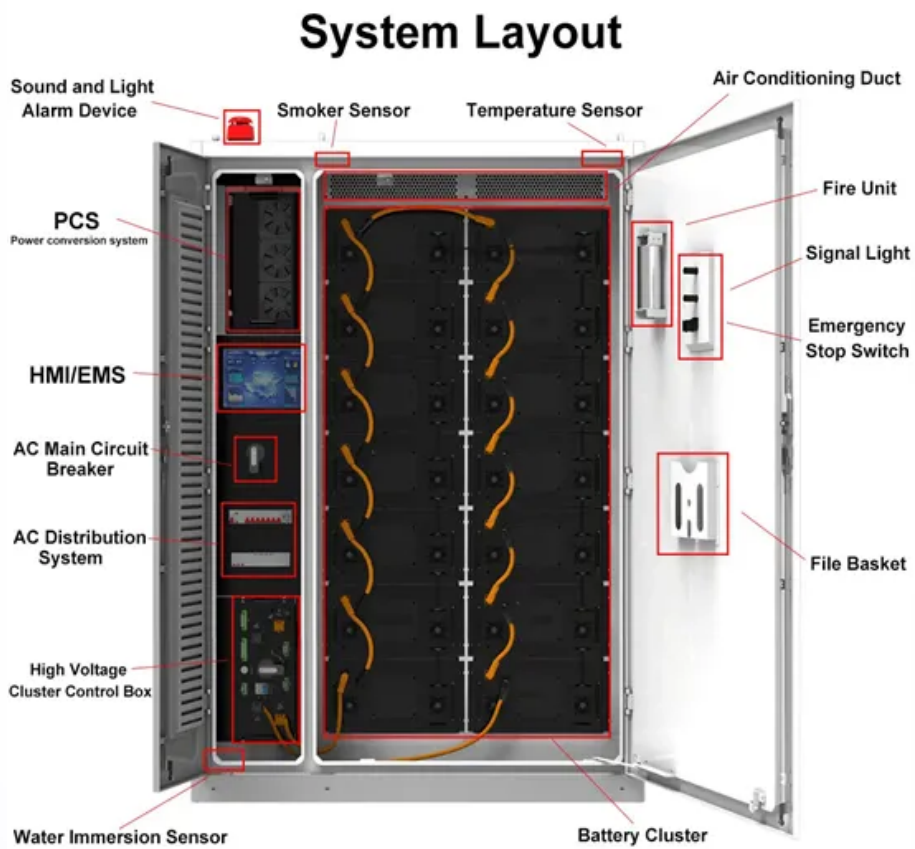

# Battery-integrated inverter

## Overview

---

An inverter with inbuilt battery is an all-in-one device combining both the inverter and a rechargeable battery within a single unit. This integration eliminates the need for bulky external battery setups traditionally associated with home or office power backup systems.