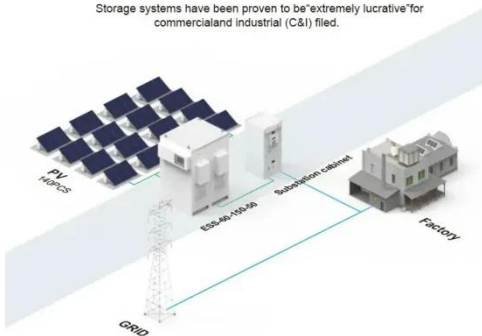

BASIC APPLICATION

SolarEdge

SolarEdge SolarEdge Smart Solar modules are integrated with SolarEdge power optimisers to maximise panel performance and facilitate individual panel ...

[Get Price](#)

Straight Edge Sun Shade Sail

Heavy Duty: 240 GSM UV protected high density polyethylene (HDPE), can protect against 88% up to 95% harmful UV rays. Anti fading and wear resistance Durable: Reinforced with double ...